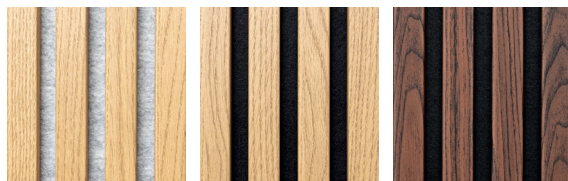

Brushed pine, black HDF

 EHL PROFILES

Wall panels

Whisper Acoustic panels
Mellow decorative panels

Waxed pine, gray HDF

Waxed pine, black HDF

Oiled oak, gray felt

EHL PROFILES

Install with glue or screws.

Before installing the last panel, break off the excess background along the breaking line (only for Mellow) or cut the felt to the appropriate width (Whisper)

	Mellow	Whisper
Width, mm	300	
Height, mm	2400	2650
Thickness, mm	13	19
Weight, kg	4,2	5,3
In the package, pc / m ²	2 / 1,44	2 / 1,49

Whisper

Decorative panels with felt backing reduce echo in the room and improve acoustics.

Mellow

The strips attached to painted HDF backing give the room a modern, finished appearance.

Oiled oak, gray felt