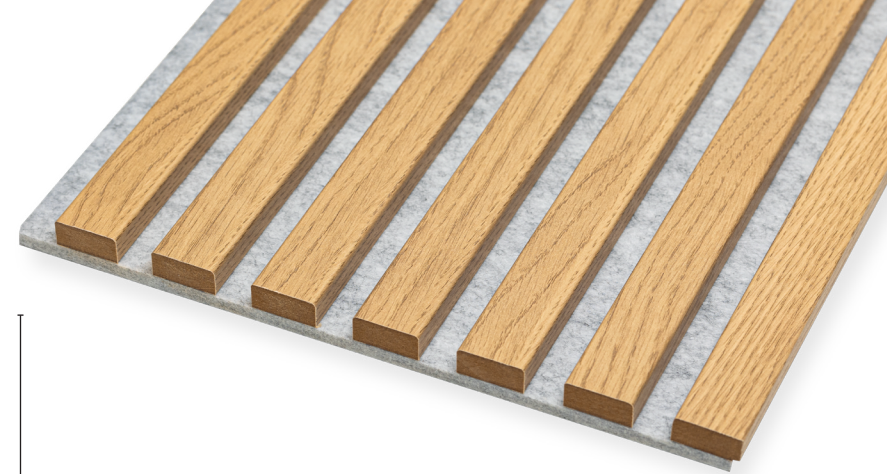

Brushed pine, black HDF

 EHL PROFILES

Wall panels

Whisper Acoustic panels
Mellow decorative panels

Waxed pine, gray HDF

Waxed pine, black HDF

Oiled oak, gray felt

EHL PROFILES

Install with glue or screws.

Before installing the last panel, break off the excess background along the breaking line (only for Mellow) or cut the felt to the appropriate width (Whisper)

	Mellow	Whisper
Width, mm	300	
Height, mm	2400	2650
Thickness, mm	13	19
Weight, kg	4,2	5,3
In the package, pc / m ²	2 / 1,44	2 / 1,49

Whisper

Decorative panels with felt backing reduce echo in the room and improve acoustics.

Mellow

The strips attached to painted HDF backing give the room a modern, finished appearance.

Oiled oak, gray felt