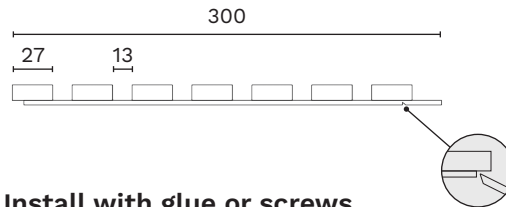

Install with glue or screws.

Before installing the last panel, break off the excess background along the breaking line (only for Mellow) or cut the felt to the appropriate width (Whisper)

	Mellow	Whisper
Width, mm	300	
Height, mm	2400	2650
Thickness, mm	13	19
Weight, kg	4,2	5,3
In the package, pc / m ²	2 / 1,44	2 / 1,49